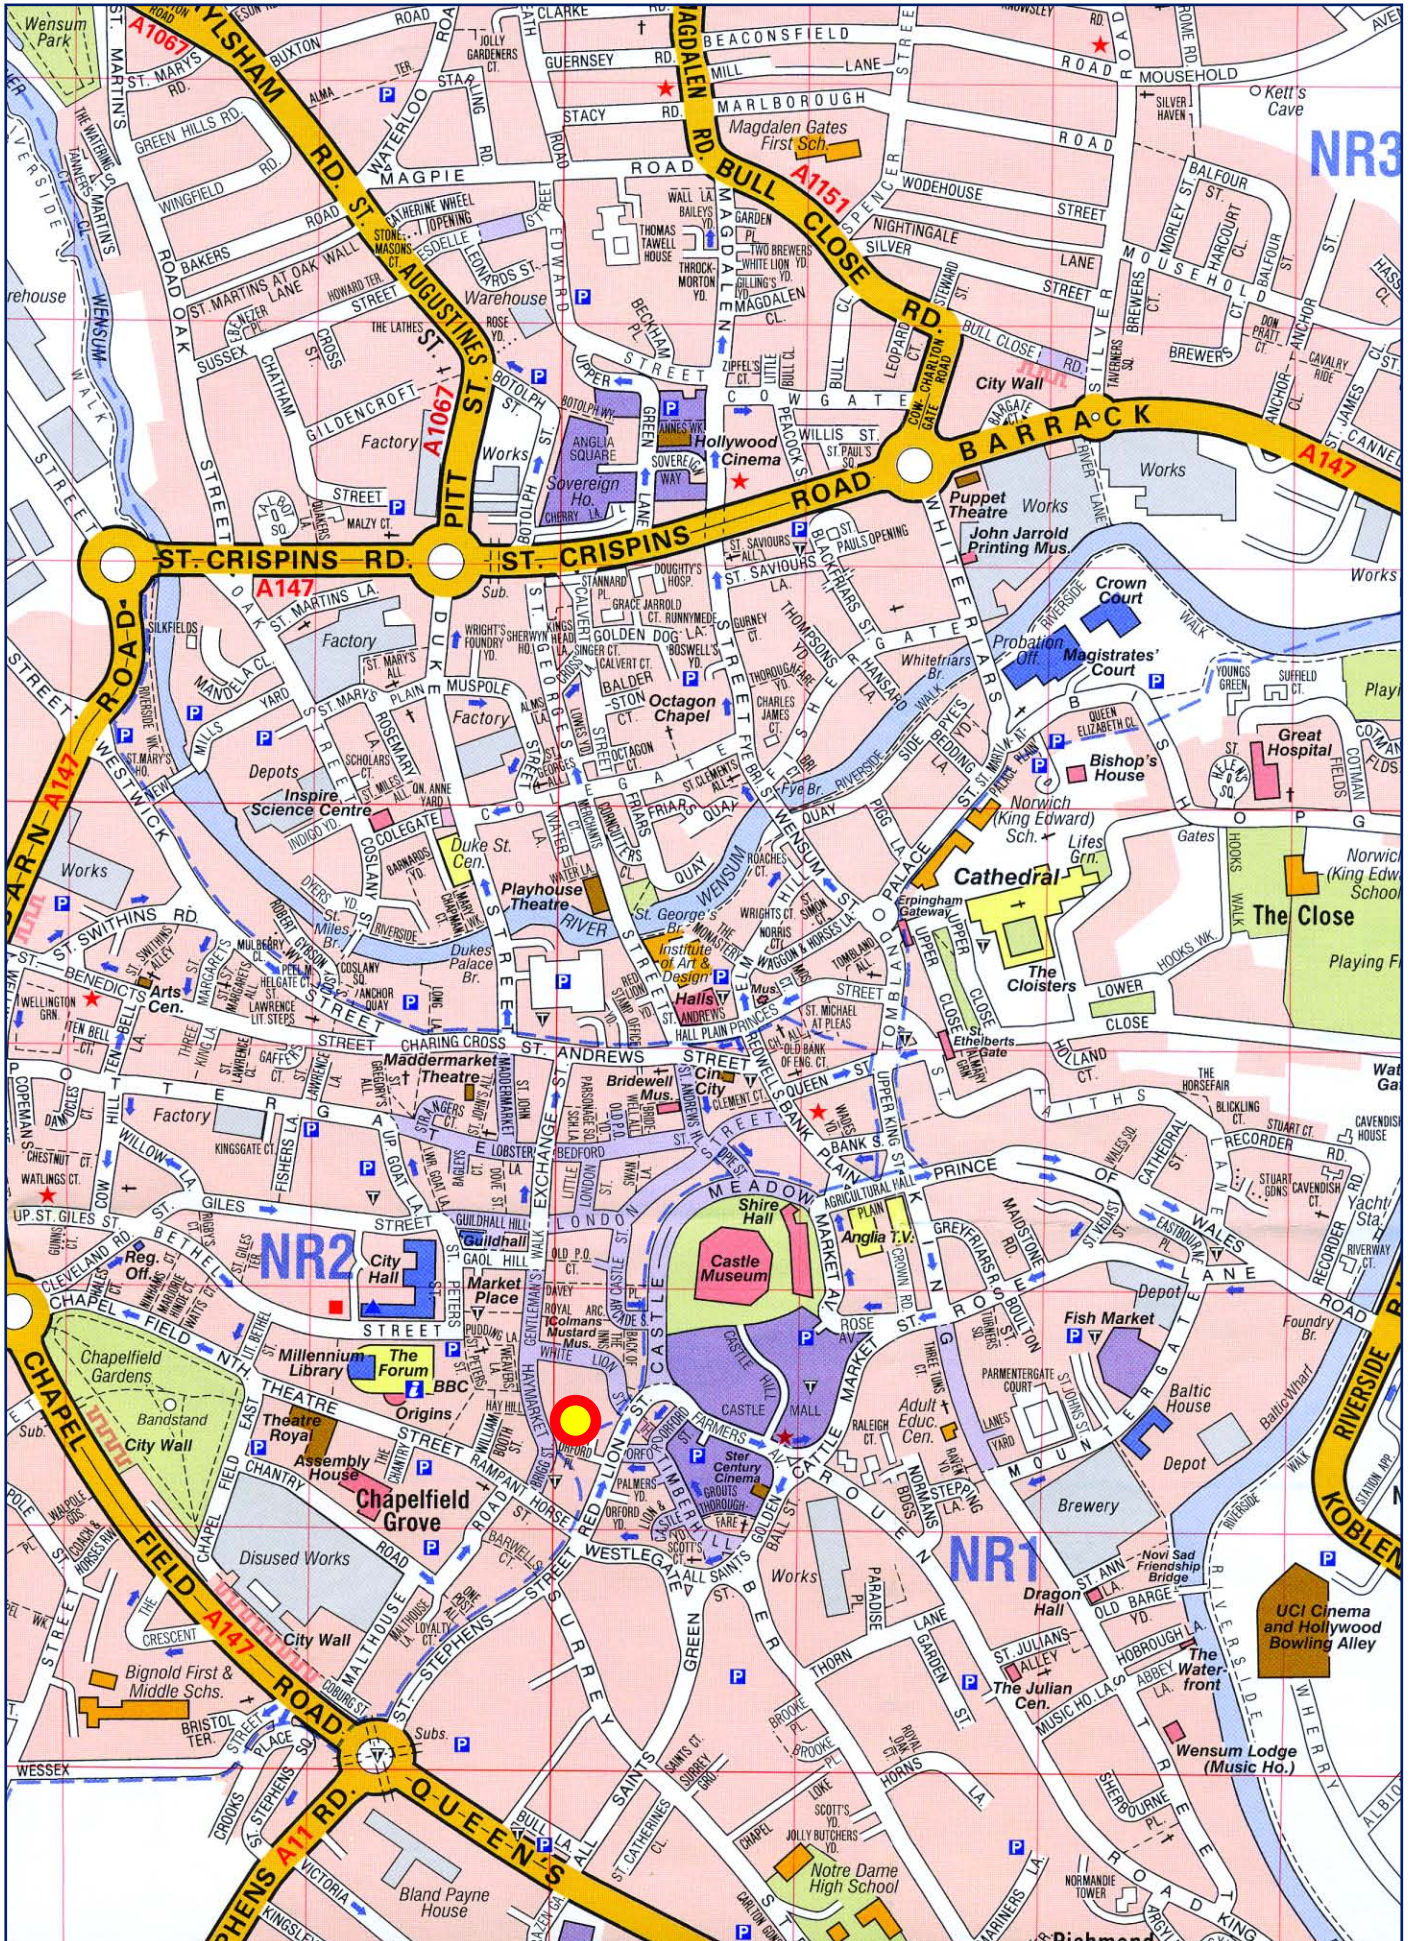

7-13 Orford Place, Norwich, Norfolk NR1 3RU

7-13 Orford Place, Norwich, Norfolk NR1 3RU

7-13 Orford Place, Norwich, Norfolk NR1 3RU